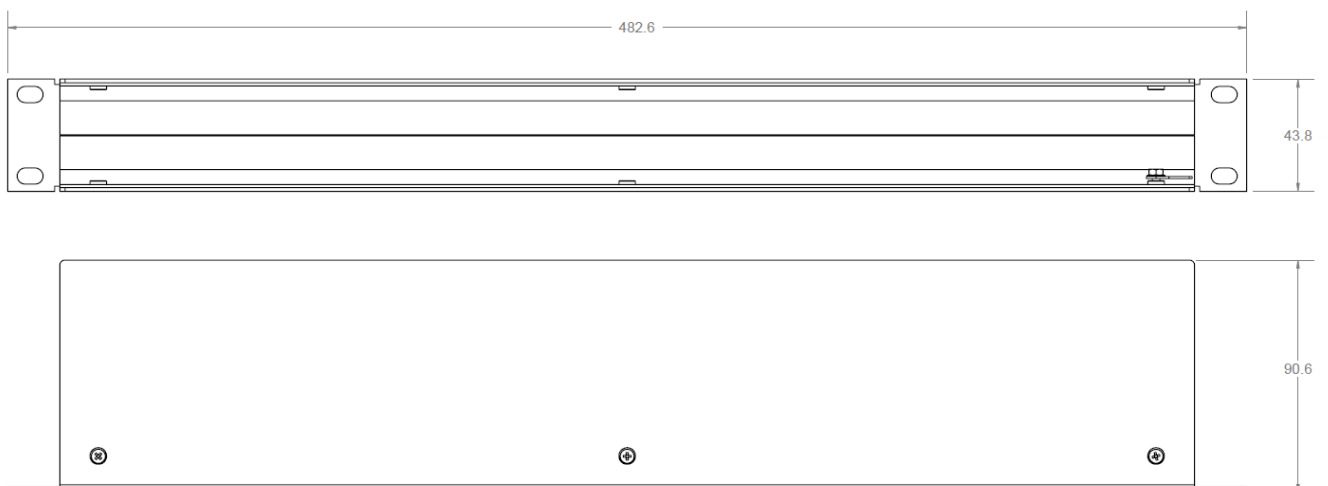

PHYSICAL CHARACTERISTICS

MATERIALS

- 1.5mm thick Mild Steel.

"Brand-Rex is dedicated to designing, developing and manufacturing sustainable high performance structured cabling and speciality cabling solutions"

The information contained in this document is valid and correct at the time of issue. Brand-Rex reserves the right to modify details without notice in light of subsequent standard/specification changes and ongoing technical developments.