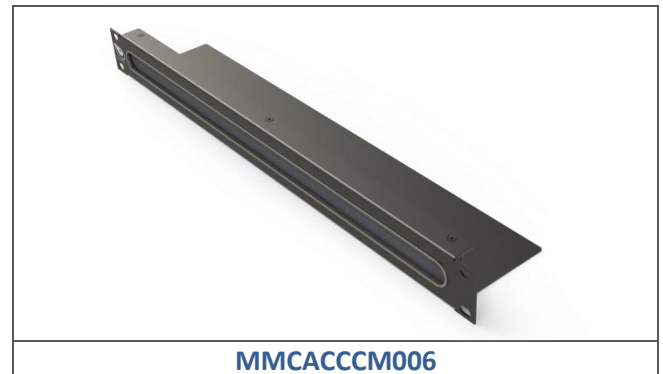

1U Cable Management Panel with Brush Centre

Datasheet: GD042197v5

APPLICATION

The Brand-Rex 19" rack mounted cable management panel with brush centre has been design so that patchcords can be hidden inside the rack by "posting" the excess patchcord cable through the panel opening so providing a neat & tidy installation.

FEATURES

- Provides a neat and tidy installation
- Available in black or grey
- Fits 19" racks

ORDER INFO

Brand-Rex Part Number	Item Description	Colour	Weight per Item (nom)	Qty per Pack
MMCACCCM006	1u Cable Management Panel with Brush Centre	Black	1kg	1
MMCACCCM106	1u Cable Management Panel with Brush Centre	Grey	1kg	1

PHYSICAL CHARACTERISTICS

MATERIALS

- 1.5mm thick Mild Steel.

"Brand-Rex is dedicated to designing, developing and manufacturing sustainable high performance structured cabling and speciality cabling solutions"